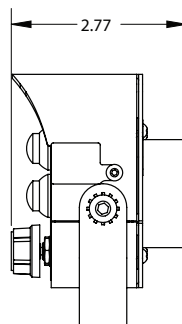

Mechanical layout

Model comparison

FEATURES	FREEDOM 2.1	FREEDOM 2.2
Ground-speed-oriented spreading	✓	✓
Ground-speed triggered	✓	✓
Manual mode	✓	✓
Auto mode open-loop control	✓	✓
Remote pause	✓	✓
Unload mode	✓	✓
4 configurable materials	✓	✓
Auxiliary output	✓	✓
Spinner 0 MPH shut-off	✓	✓
Storm totals USB/On-screen	✓	✓
Open-loop and manual current (Amps) regulated output	✓	✓
Open-loop and manual voltage regulated output	✓	✓
Conveyor stall input	✓	✓
On-screen error messages and audible alarm	✓	✓
Touchscreen	✓	✓
Configurable digital inputs	✓	✓
Output short/open detect through CPU (Msg/Alarm)	✓	✓
Sensor short detection (Msg/Alarm)	✓	✓
Test speed	✓	✓
Remote blast	✓	✓
Pre-wet open-loop	✓	✓
Liquid tank float input	✓	✓
Pre-wet closed-loop		✓
AVL "Freedom Talk"		✓
Auto mode closed-loop control		✓