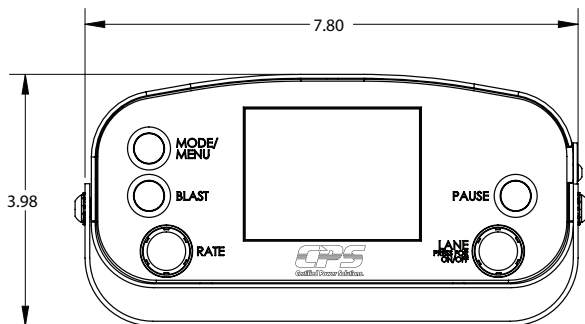

Control auger/conveyor units and pre-wet or anti-ice applications

The Freedom 2™ is an advanced 3-channel spreader control system capable of ground-speed-oriented control of the auger/conveyor units and pre-wet or anti-ice applications. The touchscreen allows for easy access to setup menus and the Freedom Interactive Rapid Setup Tutorial provides guidance on calibration. The spreader control system is data capable and summation totals are available through USB download. The Freedom 2 is designed to interact with AVL systems.

Freedom 2

Drop-in replacement for previous models MS2, AS2, AS3, DS2 and GL400

FEATURES

- Touchscreen/color 16-bit color depth
- Durable, lightweight metal design
- Field upgradable
- 8 MB RAM
- 4 MB flash
- Tactile switches
- Tactile encoders
- Backlit front panel
- Day/night contrast modes
- Made in the USA
- Replaceable fuse (easily accessible)
- F.I.R.S.T. (Freedom Interactive Rapid Setup Tutorial)
- Embedded help screens
- USB 2.0 compatible:
 - Software upgrades
 - Configuration
 - Data transfer (thumb drive)

Mechanical layout

Model comparison

FEATURES	FREEDOM 2.1	FREEDOM 2.2
Ground-speed-oriented spreading	✓	✓
Ground-speed triggered	✓	✓
Manual mode	✓	✓
Auto mode open-loop control	✓	✓
Remote pause	✓	✓
Unload mode	✓	✓
4 configurable materials	✓	✓
Auxiliary output	✓	✓
Spinner 0 MPH shut-off	✓	✓
Storm totals USB/On-screen	✓	✓
Open-loop and manual current (Amps) regulated output	✓	✓
Open-loop and manual voltage regulated output	✓	✓
Conveyor stall input	✓	✓
On-screen error messages and audible alarm	✓	✓
Touchscreen	✓	✓
Configurable digital inputs	✓	✓
Output short/open detect through CPU (Msg/Alarm)	✓	✓
Sensor short detection (Msg/Alarm)	✓	✓
Test speed	✓	✓
Remote blast	✓	✓
Pre-wet open-loop	✓	✓
Liquid tank float input	✓	✓
Pre-wet closed-loop		✓
AVL "Freedom Talk"		✓
Auto mode closed-loop control		✓